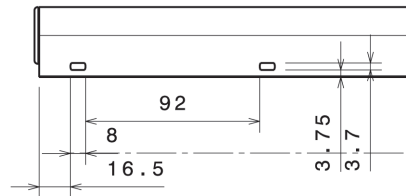

### STANDARD FEATURES

- Manually operated;
- Without guide rods;
- Standard version stopping with hooks;
- Wall mounting through the holes on the fabric cover tube.

**SCARICA LA SCHEDA TECNICA**  
DATASHEET DOWNLOAD

Dettaglio A: Forature su cassonetto per fissaggio tenda  
Fixing holes on cover tube

	(mm)
L	$380 \leq L \leq 1300$
D	*
T	$L - 36$

\* "D" variabile a seconda del tessuto utilizzato  
"D" it changes depending on the fabric provided